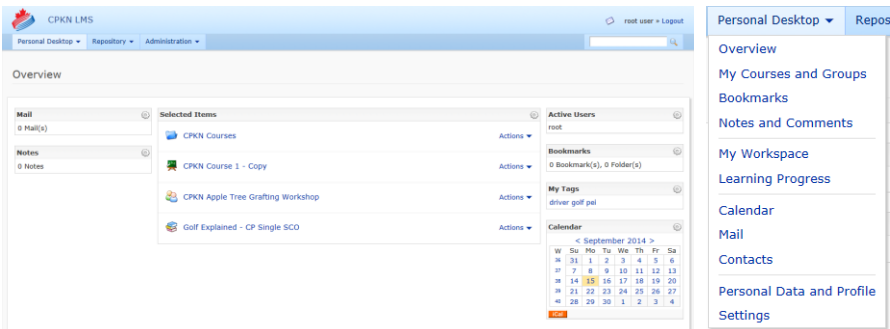

Introduction to our LMS

Personal Workspace

Repository

CPKN LMS

Personal Desktop | Repository | Administration

Repository

Content | Settings | Permissions

View Manage