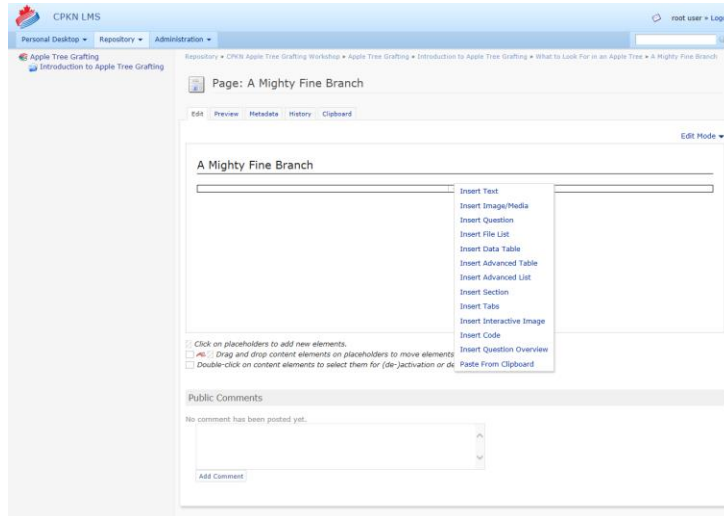

Integrated SCORM Editor - SCO